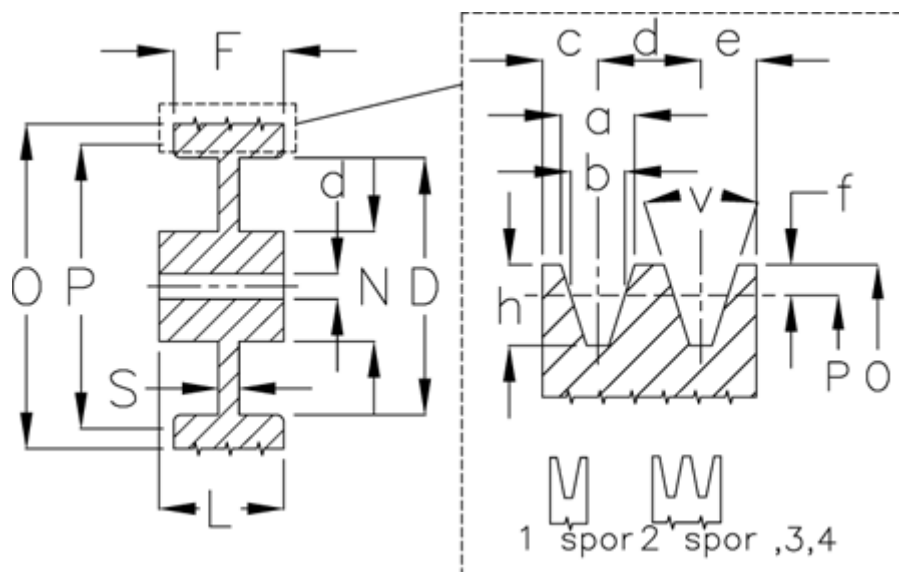

Article number: 60410316002

Description: V-belt pulley, no bore S 160/2

Measures

D	= 134	S	= 8
d	= 15	Type	= S
F	= 28.0		
L	= 40		
N	= 60		
Number of ribs	= 2		
O	= 164.0		
P	= 160		